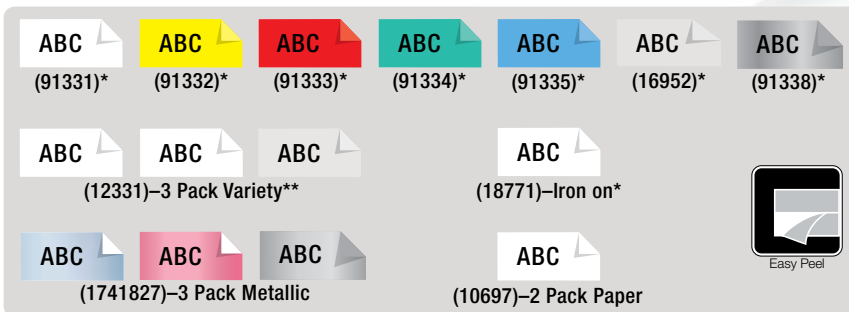

DYMO

LetraTag[®] LT

100T

Personal Desktop Label Maker

Easy to use, computer style keyboard for home or office use

LT-100T is an electronic label maker that allows for quick and easy organization. Prints on a variety of color labels.

LetraTag[®] LT-100T Features:

- 1 13 character LCD screen
- 2 Graphical display lets you see text effects on screen before you print
- 3 Auto-off power saver
- 4 5 font sizes, 7 print styles, 8 box styles
- 5 9 label memory
- 6 Date stamp and 195 symbols
- 7 2 line printing
- 8 3 language options - English, French, and Spanish

Label Options (Item #):

* Plastic Labels are great for indoor or outdoor use. ** White Plastic, Clear Plastic, White Paper